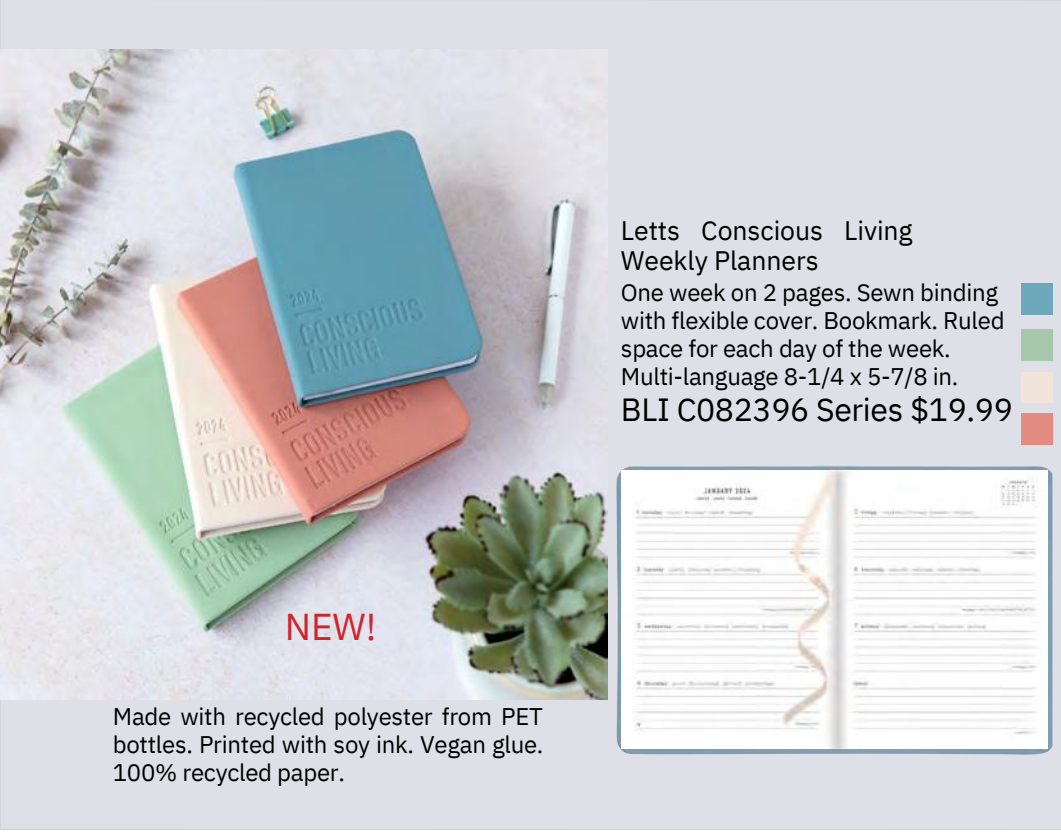

Soft Cover English
BLIC1504-81T Series \$13.49

Soft Cover Bilingual
BLIC1504-81BT Series

\$13.49

Hard Cover English
BLIC1504-81 Black
\$13.99

Blueline® Browline® Essential Daily Planners

11 x 8-1/2 in. Twin-wire. 1-day per page.
7:00 a.m. to 8:30 p.m. 1/2 hour intervals.

Blueline® Essential Pink Ribbon Daily Planner

Twin-wire. One day per page. 7:00 am to 7:30 pm. 8 x 5 in. Bilingual.
BLIC1504W95BT \$17.99

Letts Conscious Living Weekly Planners
 One week on 2 pages. Sewn binding with flexible cover. Bookmark. Ruled space for each day of the week. Multi-language 8-1/4 x 5-7/8 in. BLI C082396 Series \$19.99

NEW!

Made with recycled polyester from PET bottles. Printed with soy ink. Vegan glue. 100% recycled paper.

Blueline® Essential Weekly Planners
 Twin-wire. 1 week per 2-page spread. 7:00 am to 6:00 pm hourly intervals. Phone/address section. Bilingual. 8 x 5 in. BLIC510081BTX Black BLIC510082BTX Blue