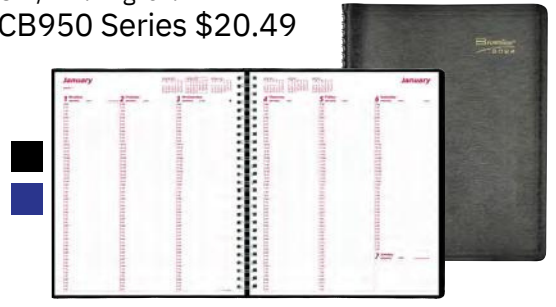

Browline® Essential Weekly Appointment Books
Twin-wire. Week on 2 pages. 7:00 a.m. to 8:45 p.m. 15 minutes intervals. Phone/address section. 11 x 8-1/2 in. English.

BLICB950 Series $20.49