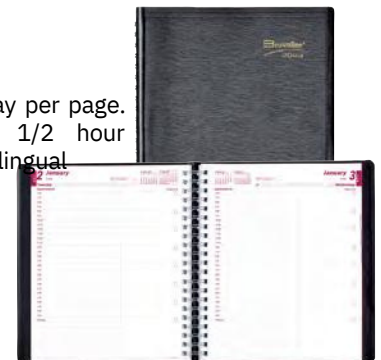

Planners & Calendars 2024 Buying Guide

Browline® CoilPro™ Daily Planner

Hard cover. 1-day per page. 7:00 am to 7:30 pm. 1/2 hour intervals
Self-adhesive laminated tabs.
8 x 5 in. English.
BLICB634C-BK $24.49

Browline® Essential Daily Planners

Twin-wire. 1-day per page.
7:00 am to 7:30 pm. 1/2 hour intervals. 8 x 5 in. English.
BLICB634W Series
$16.49

Blueline® Essential Daily Planners

1-day per page. 7:00 a.m. to 7:30 p.m.
1/2 hour intervals. 8 x 5 in.

Soft Cover English
BLIC1504-81T Series $13.49

Soft Cover Bilingual
BLIC1504-81BT Series

$13.49

Hard Cover English
BLIC1504-81 Black
$13.99

Blueline® Browline® Essential Daily Planners

11 x 8-1/2 in. Twin-wire. 1-day per page.
7:00 a.m. to 8:30 p.m. 1/2 hour intervals.

BLIC965-81BT Bilingual
BLIC965-BLK English

$39.99

8 x 5 in. Spiral binding. 1-day per page.
7:00 a.m. to 7:30 p.m. 1/2 hour intervals. BLIC2504-81BT Bilingual
BLIC2504-81T English

$10.79

Supports the
Canadian Cancer
Society

Blueline® Essential Pink Ribbon Daily Planner

Twin-wire. One day per page. 7:00 am to 7:30 pm. 8 x 5 in. Bilingual.
BLIC1504W95BT $17.99