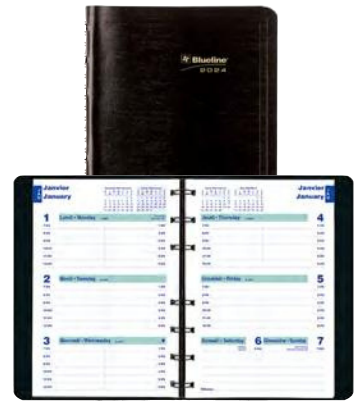

Soft Cover English
BLIC1504-81T Series \$13.49

Soft Cover Bilingual
BLIC1504-81BT Series

\$13.49

Hard Cover English
BLIC1504-81 Black
\$13.99

Blueline® Browline® Essential Daily Planners

11 x 8-1/2 in. Twin-wire. 1-day per page.
7:00 a.m. to 8:30 p.m. 1/2 hour intervals.

Blueline® Essential Pink Ribbon Daily Planner

Twin-wire. One day per page. 7:00 am to 7:30 pm. 8 x 5 in. Bilingual.
BLIC1504W95BT \$17.99

Letts Conscious Living Weekly Planners
 One week on 2 pages. Sewn binding with flexible cover. Bookmark. Ruled space for each day of the week. Multi-language 8-1/4 x 5-7/8 in. BLI C082396 Series \$19.99

NEW!

Made with recycled polyester from PET bottles. Printed with soy ink. Vegan glue. 100% recycled paper.

Blueline® Essential Weekly Planners
 Twin-wire. 1 week per 2-page spread. 7:00 am to 6:00 pm hourly intervals. Phone/address section. Bilingual. 8 x 5 in. BLIC510081BTX Black BLIC510082BTX Blue